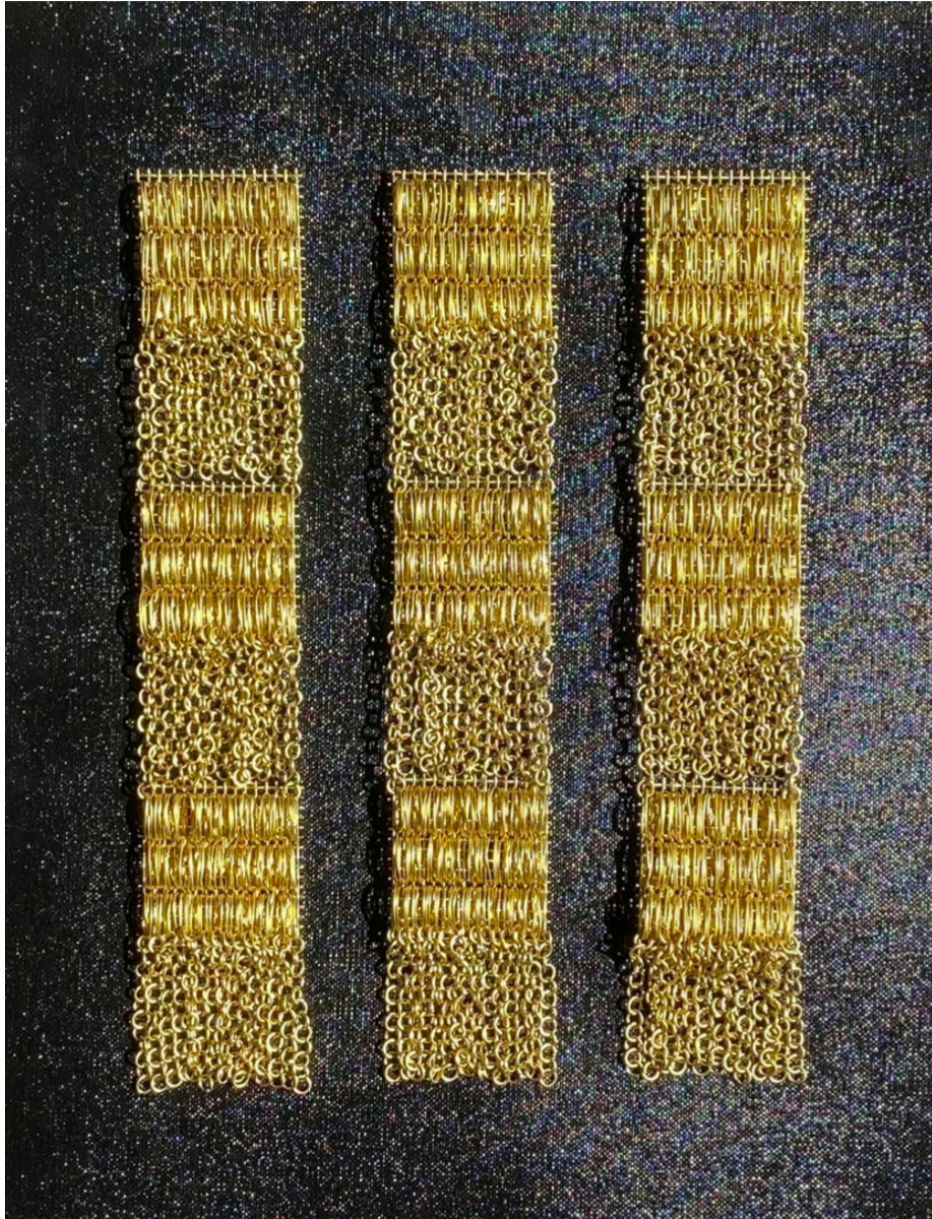

# Andrea Collante at Moremen Gallery

Available Works as of April 2026

ANDREA COLLANTE  
*Breezeways #1*, 2022  
Stainless steel mesh, copper wires & threads  
11 x 14 "  
\$840

ANDREA COLLANTE  
*CTG0617-10, 2018*  
Stainless steel mesh, microfiber chords and metallic paint  
12 x 20 "  
\$1,440

ANDREA COLLANTE  
*Infinite Chaos*, 2021  
Stainless steel mesh, elastic chords  
24 x 18 x 3 "  
\$1,800

ANDREA COLLANTE  
*Metallic Ribbons #3*, 2021  
Stainless steel mesh, elastic chords  
10 x 8 x 3 "  
\$500

ANDREA COLLANTE

*Metallic Ribbons #5*, 2022

Stainless steel mesh, elastic chords

16 x 20 x 3 "

\$1,400

ANDREA COLLANTE  
*TP #10*, 2020  
Embroidery  
\$840

ANDREA COLLANTE  
*TP #10 IV, 2020*  
Embroidery  
8 x 8 "  
\$120

ANDREA COLLANTE  
*Wall #1, 2022*  
Stainless steel mesh, copper wires  
11 x 14 "  
\$700

ANDREA COLLANTE

*Windows #1, 2022*

Stainless steel mesh, copper wires, jum rings, metallic paint

11 x 14 "

\$1,260